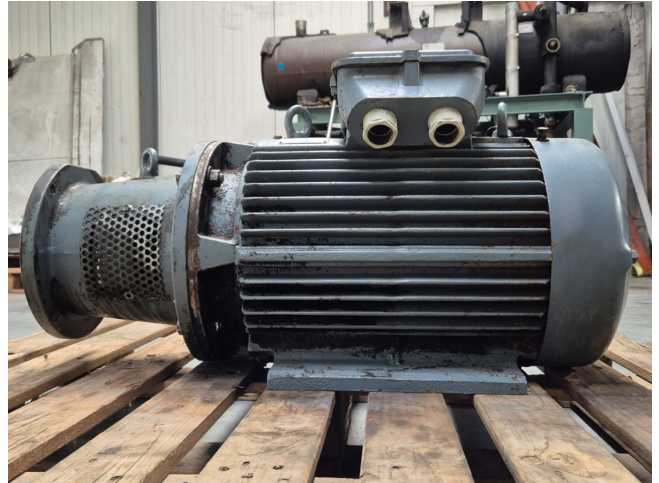

Rotor XKF180L04

Specifications

Marca	Rotor
Tipo	XKF180L04
kW	22
RPM	1460
Size & Weight	850x370x460 mm (LxWxH) & 210 kg
50 Hz / 60 Hz	50 Hz
Stock	1

Description

Used Rotor XKF180L04

Used Rotor XKF180L04 electric motor with the following specifications: 50 Hz - 22 kW - 1460 RPM.